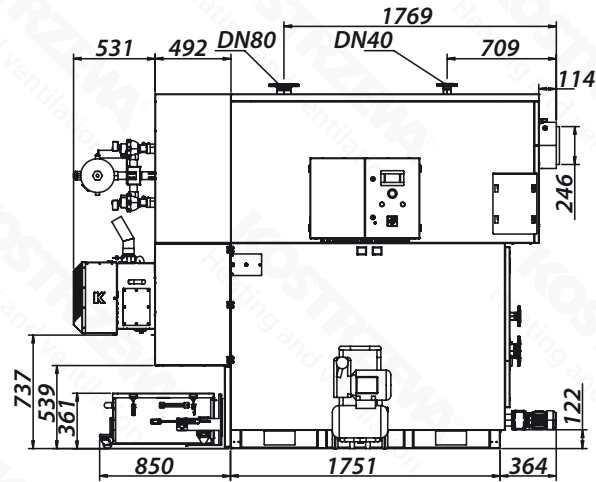

Dimensions - EEI PELLETS MATIC 300

boiler pneumatic cleaning
blowdown 1 1/2"