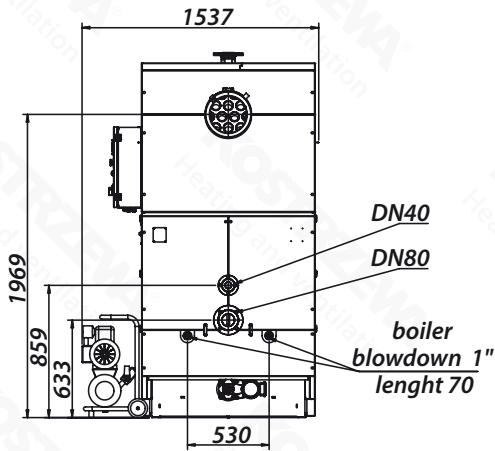

Dimensions - EEI PELLETS MATIC 300

boiler pneumatic cleaning
blowdown 1 1/2"