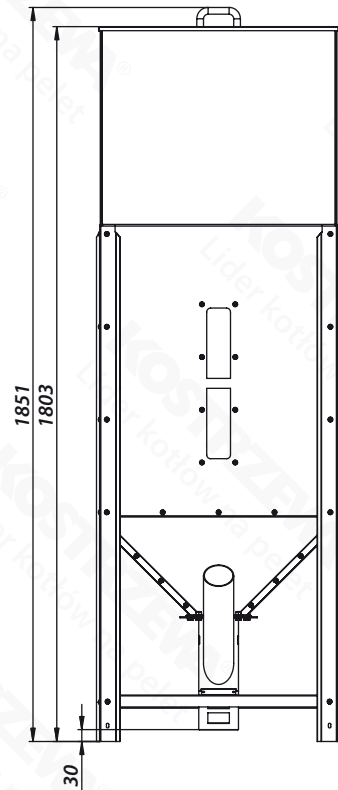

# Dimensions - Reservoirs 470 L

Extended height version