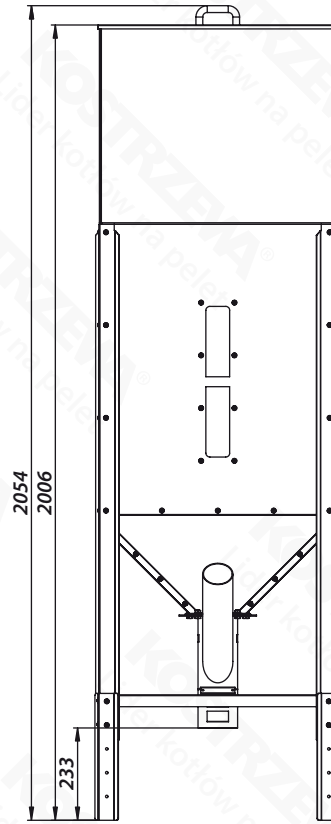

# Dimensions - Reservoirs 470 L

Extended height version