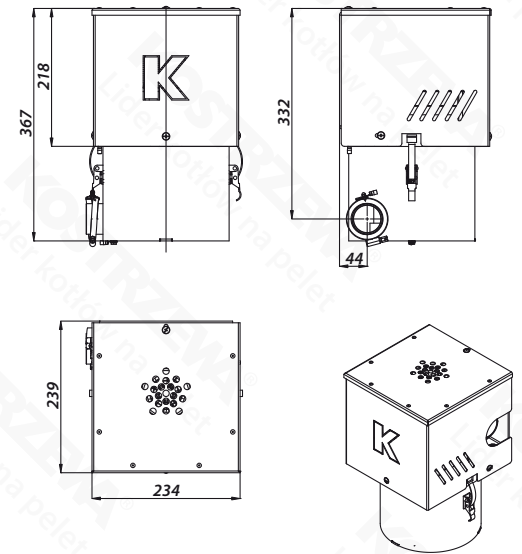

Dimensions - Pellets Vacuum 1

suction turbine

suction tank