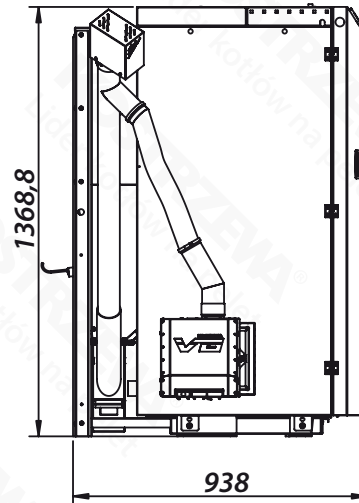

# Dimensions - Twin Bio Luxury 24 kW

07-06- flue connector  
Ø 159x180x5

241  
221

15-09-connection port 1 1/2" length 80mm  
15-49-coupler 1/2" length 45mm