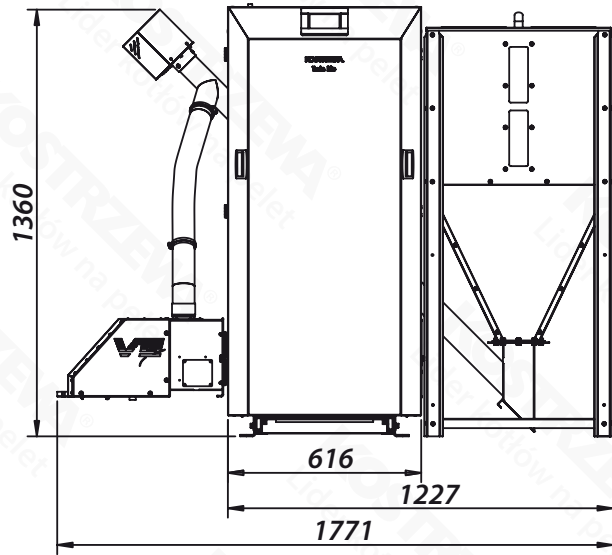

# Dimensions - Twin Bio Luxury 24 kW

07-06- flue connector  
Ø 159x180x5

241  
221

15-09-connection port 1 1/2" length 80mm  
15-49-coupler 1/2" length 45mm