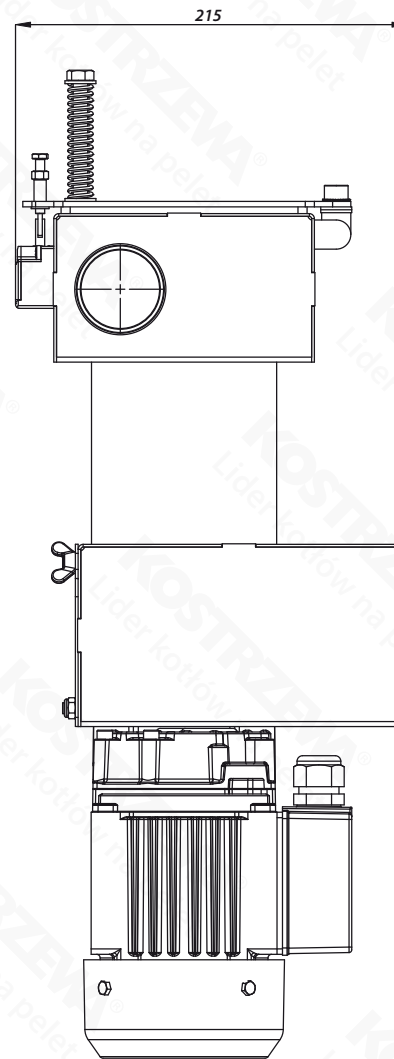

# Dimensions - Pellets Vacuum 2

suction turbine

suction tank

A - detail scale - 1 : 1