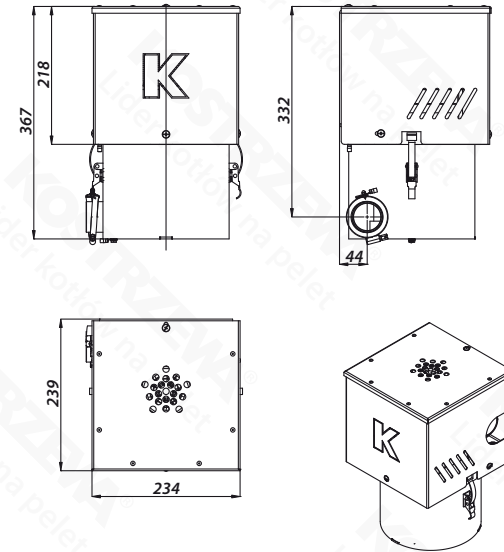

# Dimensions - Pellets Vacuum 2

suction turbine

suction tank

A - detail scale - 1 : 1