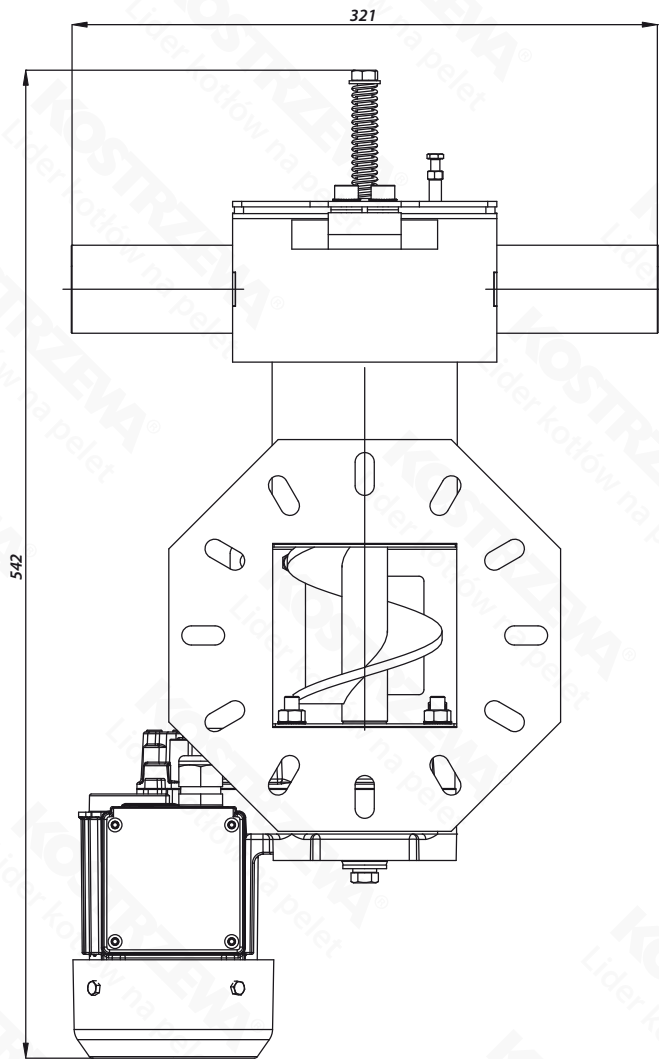

# Dimensions - Pellets Vacuum 2

suction turbine

suction tank

A - detail scale - 1 : 1